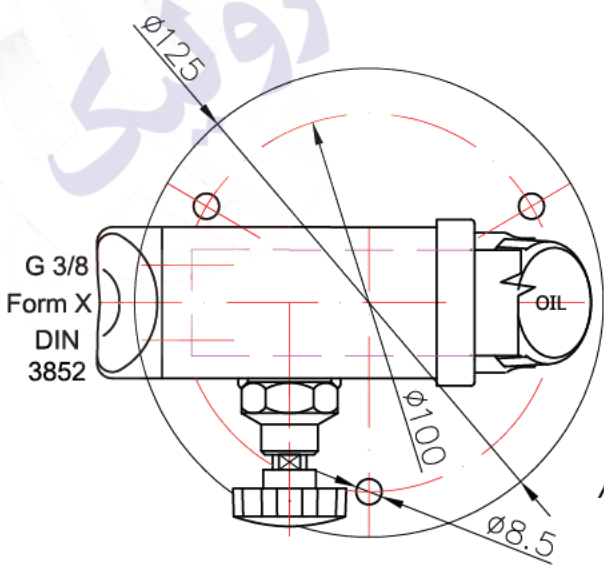

PISTON HAND PUMP
 double acting function
 for a single acting cylinder

PRB 12 ...

PRB 25 ...

PRB 45 ...

Article № / Означеніе /	PRB12..	PRB25..	PRB45..
Working volume (ccm) / Работен обем /	12	25	45
Rated pressure (bar) / Номинално налягане /	320	250	160
Weight (kg) / Маса /	4.0	4.2	4.3

PLUNGER HAND PUMP

single acting function
for a single acting cylinder

- PRP 12 ...
- PRP 18 ...
- PRP 25 ...

Article № / Означение /	PRP 12	PRP 18	PRP 25
Working volume (cm ³) / Работен обем /	12	18	25
Rated pressure (bar) / Номинално налягане /	300	200	160
Weight (kg) / Маса /	4.6	4.6	4.6

PISTON HAND PUMP PRBC 20
 Double acting function for a single acting cylinder
 Fixing to wall

Article № / Означеніе /	PRBC 20
with bellows / с маншон /	PRBC 20M
without release handknob / без разтоварващ кран /	PRBC 20E
Working volume (cm ³) / Работен обем /	20
Rated pressure (bar) / Номинално налягане /	250
Weight (kg) / Маса /	2.9
Hydraulic mineral oil / advised viscosity / Filtration	ISO VG 46 18 / 14 ISO 4406