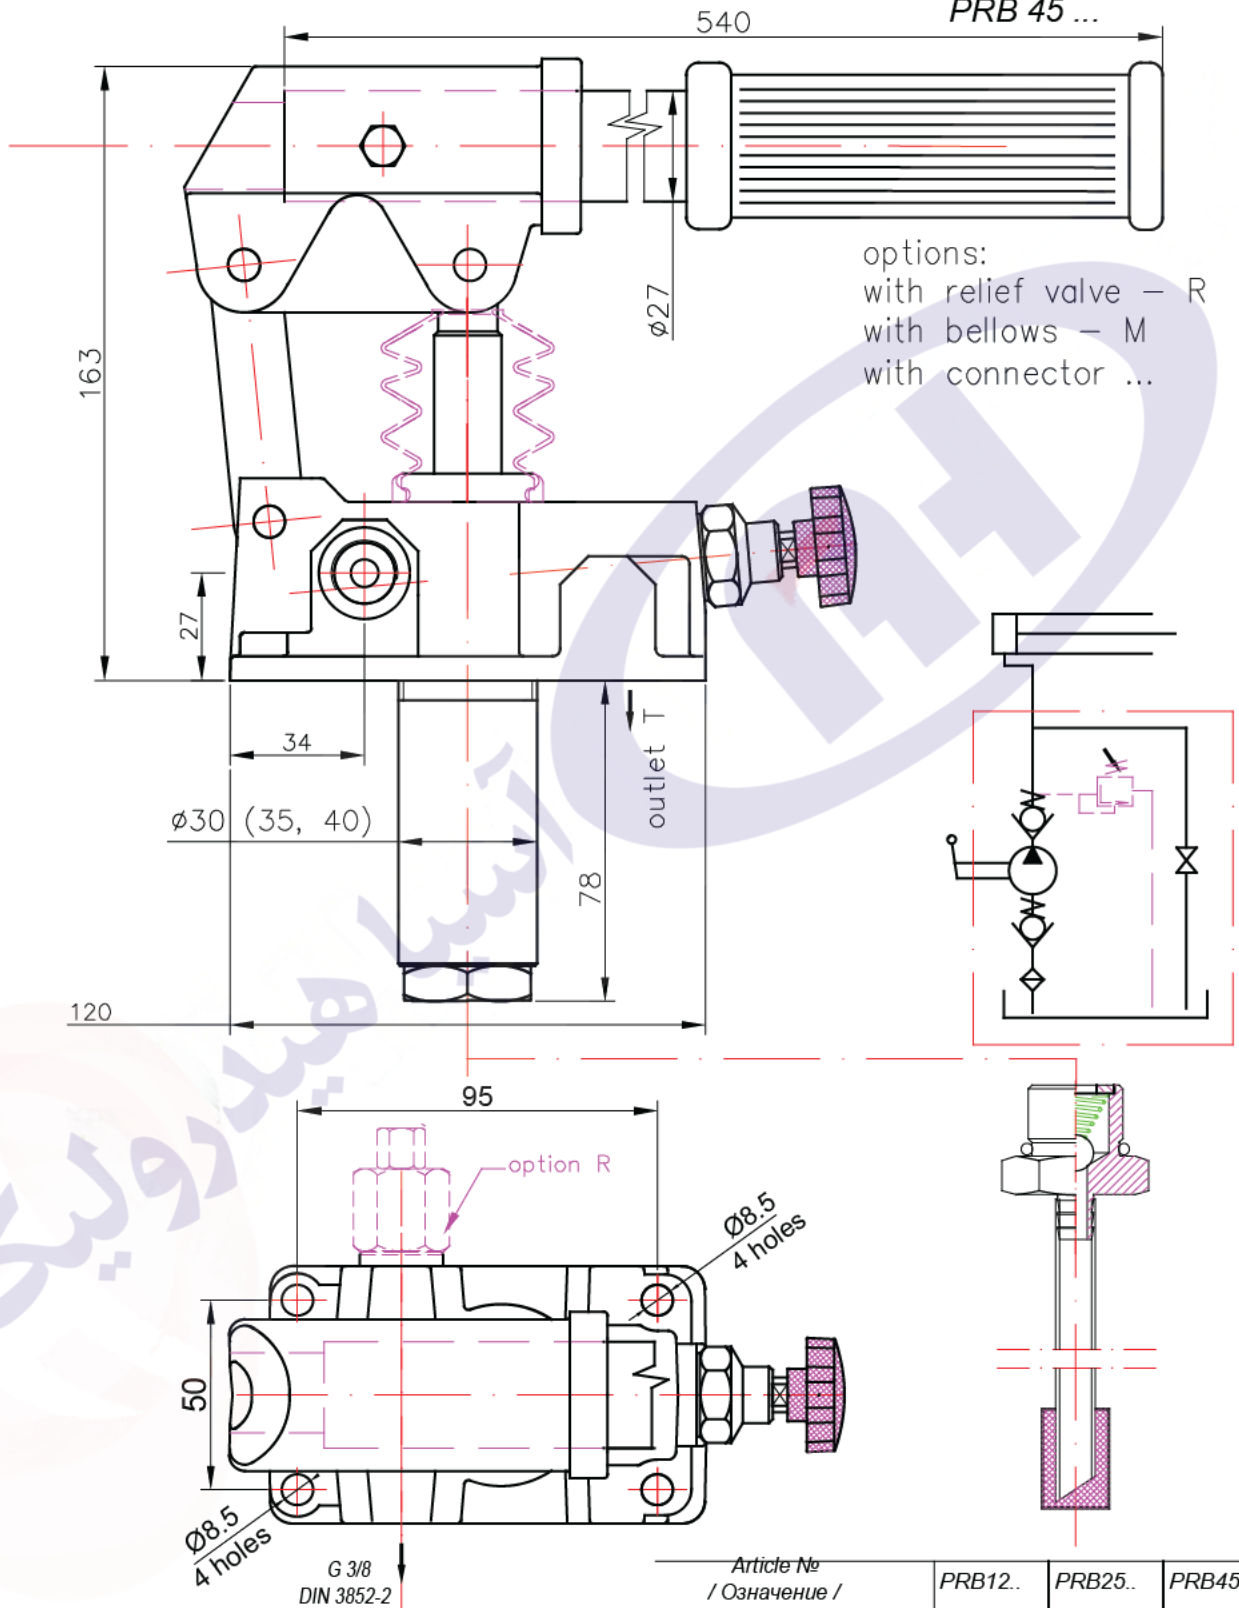

PISTON HAND PUMP
 double acting function
 for a single acting cylinder

PRB 12 ...

PRB 25 ...

PRB 45 ...

Article № / Означеніе /	PRB12..	PRB25..	PRB45..
Working volume (ccm) / Работен обем /	12	25	45
Rated pressure (bar) / Номинално налягане /	320	250	160
Weight (kg) / Маса /	4.0	4.2	4.3

PLUNGER HAND PUMP

single acting function
for a single acting cylinder

- PRP 12 ...
- PRP 18 ...
- PRP 25 ...

Article № / Означение /	PRP 12	PRP 18	PRP 25
Working volume (cm ³) / Работен обем /	12	18	25
Rated pressure (bar) / Номинално налягане /	300	200	160
Weight (kg) / Маса /	4.6	4.6	4.6

PISTON HAND PUMP PRBC 20
 Double acting function for a single acting cylinder
 Fixing to wall

Article № / Означеніе /	PRBC 20
with bellows / с маншон /	PRBC 20M
without release handknob / без разтоварващ кран /	PRBC 20E
Working volume (cm ³) / Работен обем /	20
Rated pressure (bar) / Номинално налягане /	250
Weight (kg) / Маса /	2.9
Hydraulic mineral oil / advised viscosity / Filtration	ISO VG 46 18 / 14 ISO 4406