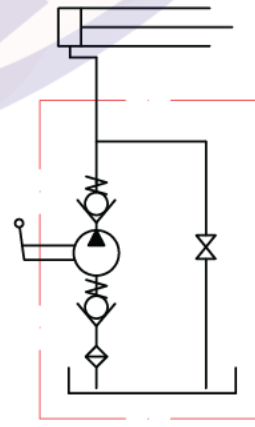

PISTON HAND PUMP
 double acting function
 for a single acting cylinder

PRB 12 ...

PRB 25 ...

PRB 45 ...

Article № / Означеніе /	PRB12..	PRB25..	PRB45..
Working volume (ccm) / Работен обем /	12	25	45
Rated pressure (bar) / Номинално налягане /	320	250	160
Weight (kg) / Маса /	4.0	4.2	4.3

PLUNGER HAND PUMP

single acting function
for a single acting cylinder

- PRP 12 ...
- PRP 18 ...
- PRP 25 ...

Article № / Означение /	PRP 12	PRP 18	PRP 25
Working volume (cm ³) / Работен обем /	12	18	25
Rated pressure (bar) / Номинално налягане /	300	200	160
Weight (kg) / Маса /	4.6	4.6	4.6

PISTON HAND PUMP PRBC 20
 Double acting function for a single acting cylinder
 Fixing to wall

Article № / Означеніе /	PRBC 20
with bellows / с маншон /	PRBC 20M
without release handknob / без разтоварващ кран /	PRBC 20E
Working volume (cm ³) / Работен обем /	20
Rated pressure (bar) / Номинално налягане /	250
Weight (kg) / Маса /	2.9
Hydraulic mineral oil / advised viscosity / Filtration	ISO VG 46 18 / 14 ISO 4406