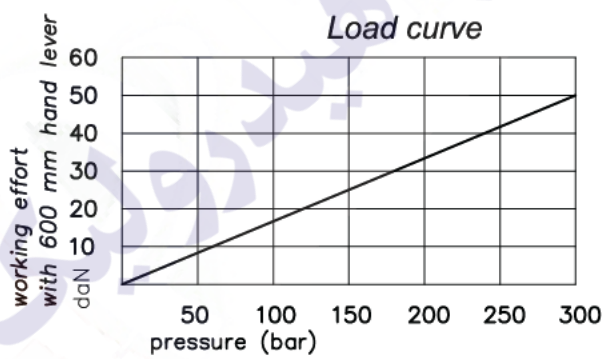

PISTON HAND PUMP PRBC 20
Double acting function for a single acting cylinder
Fixing to wall

Article № / Означеніе /	PRBC 20
with bellows / с маншон /	PRBC 20M
without release handknob / без разтоварващ кран /	PRBC 20E
Working volume (cm³) / Работен обем /	20
Rated pressure (bar) / Номинално налягане /	250
Weight (kg) / Маса /	2.9
Hydraulic mineral oil / advised viscosity / Filtration	ISO VG 46 18 / 14 ISO 4406