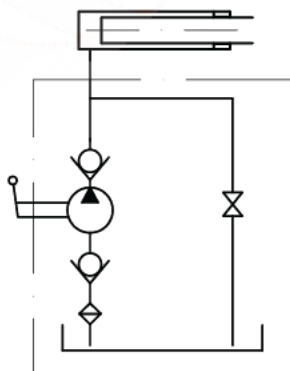

PISTON HAND PUMP
 double acting function
 for a single acting cylinder

PRB 12 ...

PRB 25 ...

PRB 45 ...

Article № / Означеніе /	PRB12..	PRB25..	PRB45..
Working volume (ccm) / Работен обем /	12	25	45
Rated pressure (bar) / Номинално налягане /	320	250	160
Weight (kg) / Маса /	4.0	4.2	4.3

PLUNGER HAND PUMP

single acting function
for a single acting cylinder

- PRP 12 ...
- PRP 18 ...
- PRP 25 ...

Article № / Означение /	PRP 12	PRP 18	PRP 25
Working volume (cm ³) / Работен обем /	12	18	25
Rated pressure (bar) / Номинално налягане /	300	200	160
Weight (kg) / Маса /	4.6	4.6	4.6

PISTON HAND PUMP PRBC 20
 Double acting function for a single acting cylinder
 Fixing to wall

Article № / Означеніе /	PRBC 20
with bellows / с маншон /	PRBC 20M
without release handknob / без разтоварващ кран /	PRBC 20E
Working volume (cm ³) / Работен обем /	20
Rated pressure (bar) / Номинално налягане /	250
Weight (kg) / Маса /	2.9
Hydraulic mineral oil / advised viscosity / Filtration	ISO VG 46 18 / 14 ISO 4406