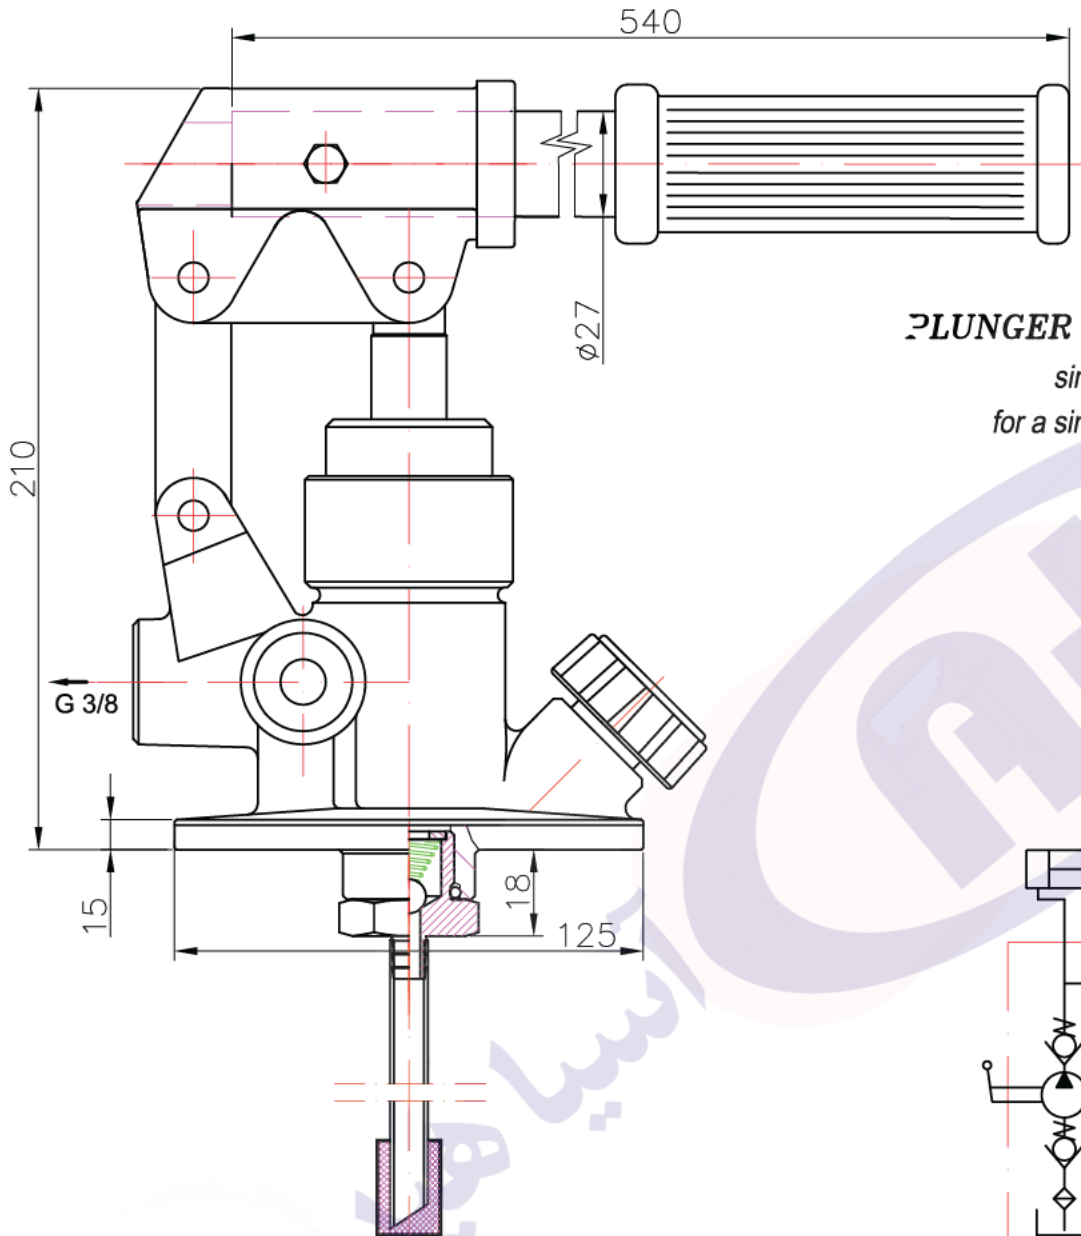

PISTON HAND PUMP
 double acting function
 for a single acting cylinder

PRB 12 ...

PRB 25 ...

PRB 45 ...

Article № / Означеніе /	PRB12..	PRB25..	PRB45..
Working volume (ccm) / Работен обем /	12	25	45
Rated pressure (bar) / Номинално налягане /	320	250	160
Weight (kg) / Маса /	4.0	4.2	4.3

PLUNGER HAND PUMP

single acting function
for a single acting cylinder

- PRP 12 ...
- PRP 18 ...
- PRP 25 ...

Article № / Означение /	PRP 12	PRP 18	PRP 25
Working volume (cm ³) / Работен обем /	12	18	25
Rated pressure (bar) / Номинално налягане /	300	200	160
Weight (kg) / Маса /	4.6	4.6	4.6

PISTON HAND PUMP PRBC 20
 Double acting function for a single acting cylinder
 Fixing to wall

Article № / Означеніе /	PRBC 20
with bellows / с маншон /	PRBC 20M
without release handknob / без разтоварващ кран /	PRBC 20E
Working volume (cm ³) / Работен обем /	20
Rated pressure (bar) / Номинално налягане /	250
Weight (kg) / Маса /	2.9
Hydraulic mineral oil / advised viscosity / Filtration	ISO VG 46 18 / 14 ISO 4406