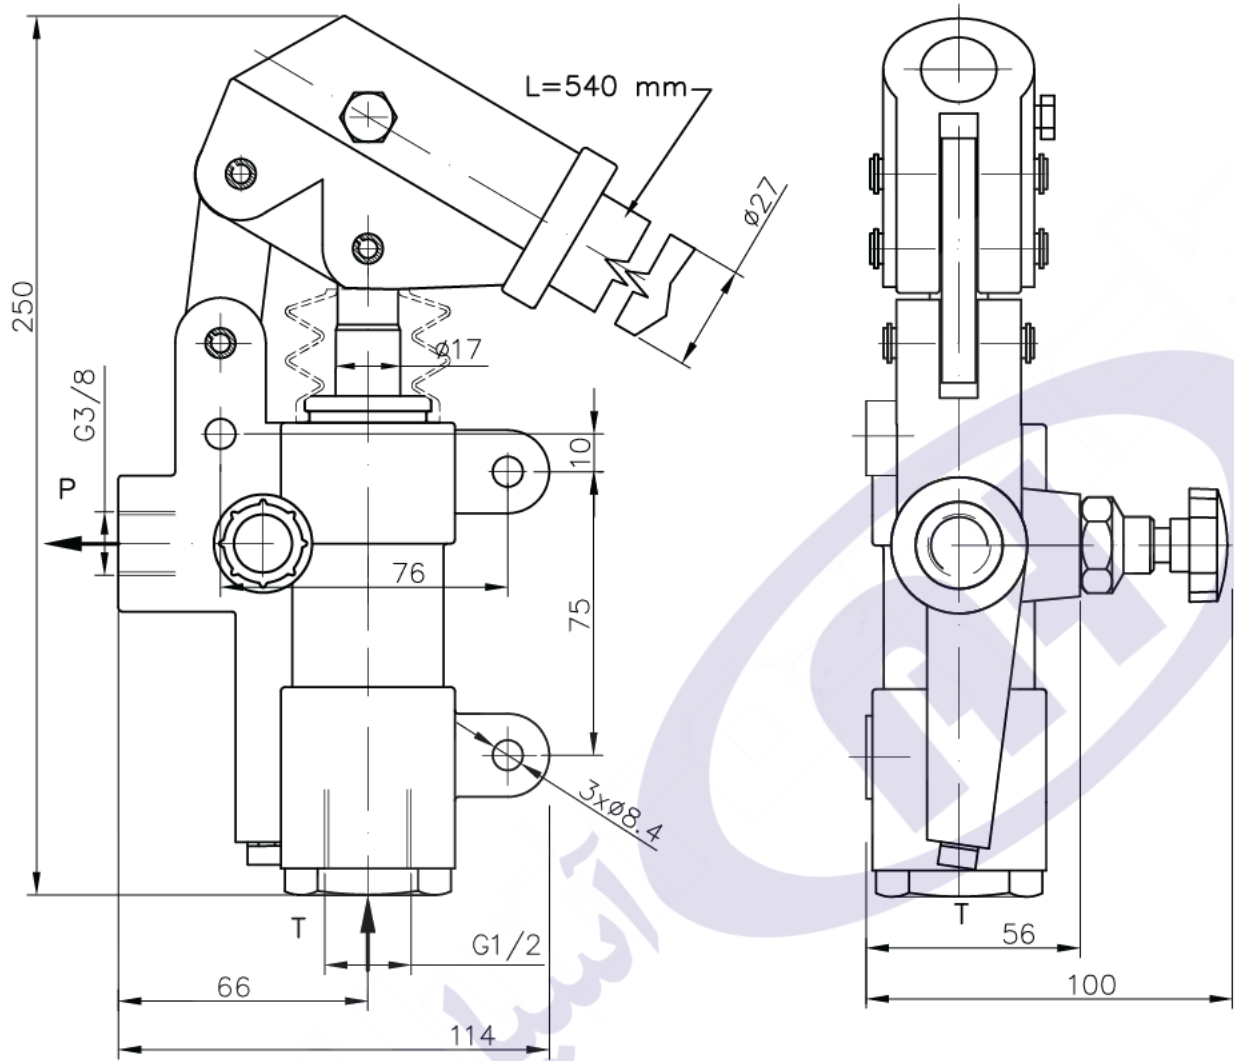

PISTON HAND PUMP
 double acting function
 for a single acting cylinder

PRB 12 ...

PRB 25 ...

PRB 45 ...

Article № / Означеніе /	PRB12..	PRB25..	PRB45..
Working volume (ccm) / Работен обем /	12	25	45
Rated pressure (bar) / Номинално налягане /	320	250	160
Weight (kg) / Маса /	4.0	4.2	4.3

PLUNGER HAND PUMP

single acting function
for a single acting cylinder

- PRP 12 ...
- PRP 18 ...
- PRP 25 ...

Article № / Означение /	PRP 12	PRP 18	PRP 25
Working volume (cm ³) / Работен обем /	12	18	25
Rated pressure (bar) / Номинално налягане /	300	200	160
Weight (kg) / Маса /	4.6	4.6	4.6

PISTON HAND PUMP PRBC 20
 Double acting function for a single acting cylinder
 Fixing to wall

Article № / Означеніе /	PRBC 20
with bellows / с маншон /	PRBC 20M
without release handknob / без разтоварващ кран /	PRBC 20E
Working volume (cm ³) / Работен обем /	20
Rated pressure (bar) / Номинално налягане /	250
Weight (kg) / Маса /	2.9
Hydraulic mineral oil / advised viscosity / Filtration	ISO VG 46 18 / 14 ISO 4406