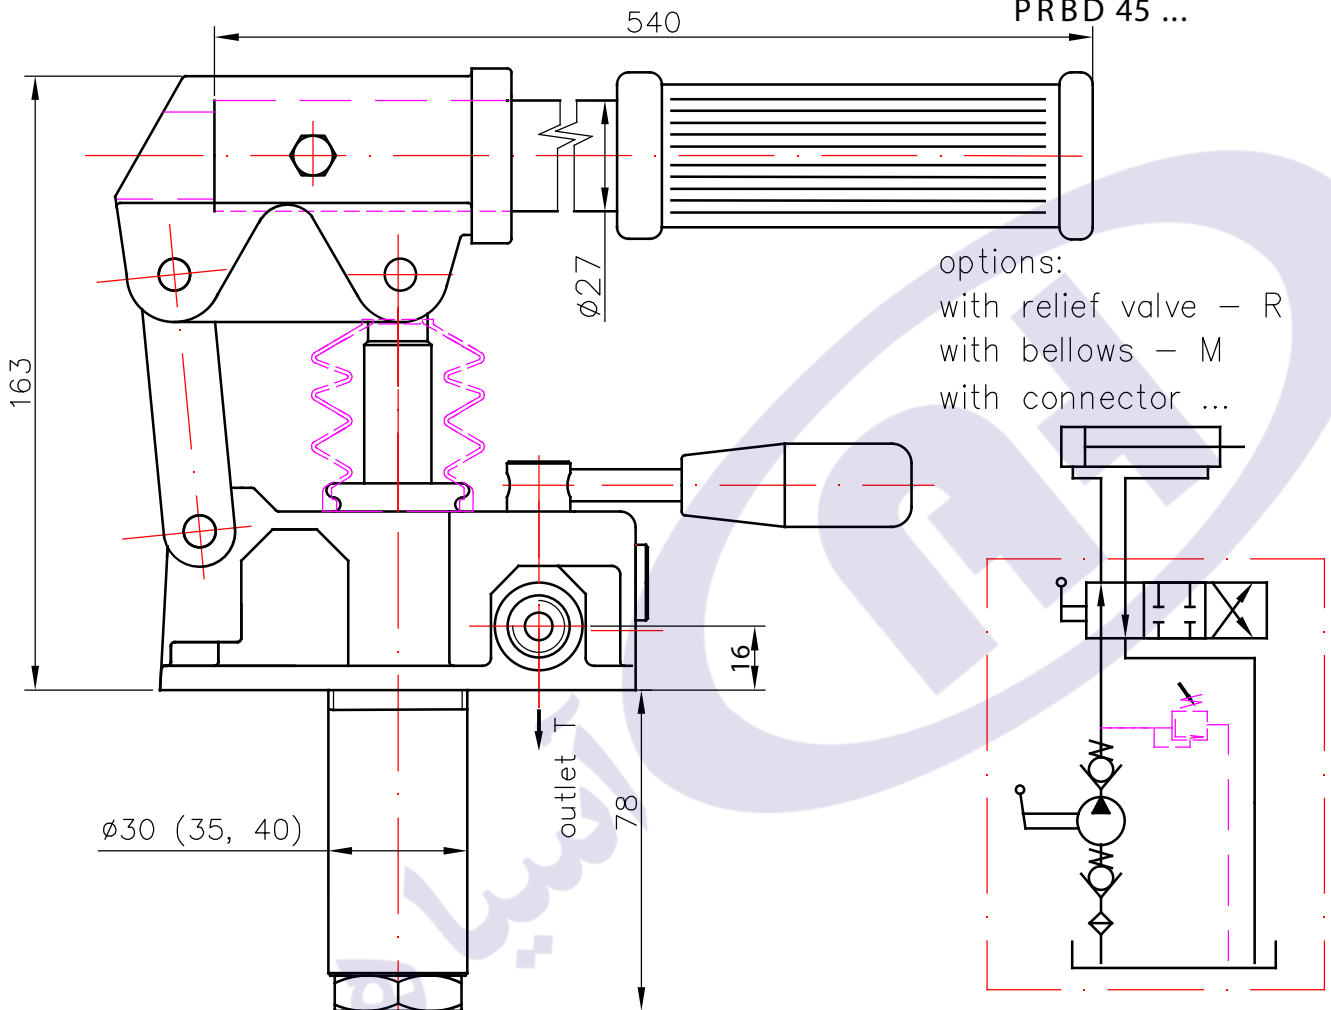

PISTON HAND PUMP
 double acting function
 for a double acting cylinder

PRBD 12 ...
 PRBD 25 ...
 PRBD 45 ...

options:
 with relief valve – R
 with bellows – M
 with connector ...

Article № / Означение /	PRBD12..	PRBD25..	PRBD45..
Working volume (ccm) / Работ ен обем /	12	25	45
Rated pressure (bar) / Номинално налягане /	320	250	160
Weight (kg) / Маса /	4.0	4.2	4.3