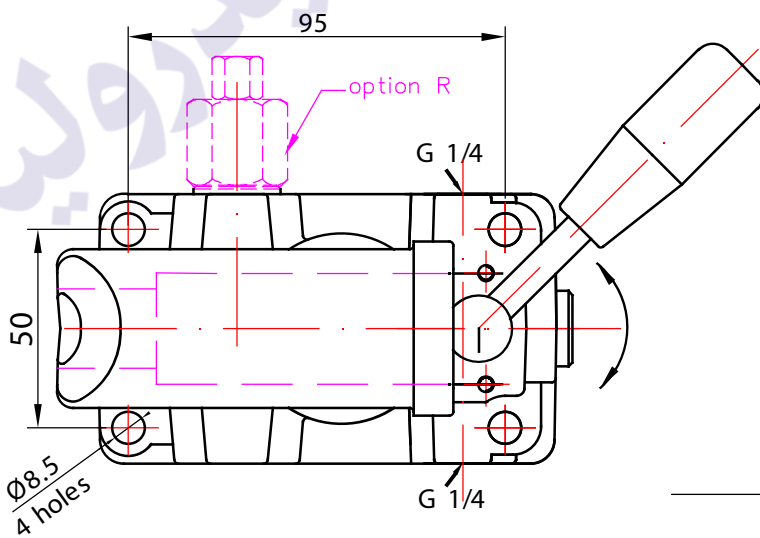

PISTON HAND PUMP
 double acting function
 for a double acting cylinder

PRBD 12 ...
 PRBD 25 ...
 PRBD 45 ...

options:
 with relief valve – R
 with bellows – M
 with connector ...

Article № / Означение /	PRBD12..	PRBD25..	PRBD45..
Working volume (ccm) / Работ ен обем /	12	25	45
Rated pressure (bar) / Номинално налягане /	320	250	160
Weight (kg) / Маса /	4.0	4.2	4.3